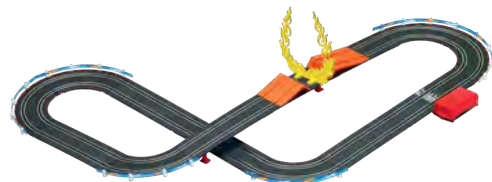

Minion Kart Racing

MIN

Die gelben Latzhosenträger sorgen wieder für Chaos! - Die lustigen Minions flitzen wieder auf der Rennstrecke von Carrera GO!!! Minions - Kart Racing um die Wette. Die 4,3 Meter lange Autorennbahn ist batteriebetrieben und somit perfekt für unterwegs geeignet. Kinder ab 5 Jahren können zusammen mit dem kleinen Minion Stuart und dem pummeligen Otto über eine Sprungschanze, lange Geraden und Kurven sausen. Alle kleinen Fans der beliebten Minions-Filme können jetzt im Wohnzimmer zusammen mit den Latzhosenträgern um die Wette flitzen und zeigen, wer das verrückte Rennen gewinnt.

The comical Minions love to zip around the Carrera GO!!! Minions - Kart Racing racetrack. The battery-powered 4.3 meters/14.1 ft. car racing circuit is ideal for action on trips away from home. Kids age 5 and upwards can join up with Stuart the mini-Minion Stuart and chubby Otto (Bob) to navigate the jump ramp, long straights and bends. Now, all fans of the popular Minions films can hook up with the dungaree-wearing heroes in the racing action and see who's the fastest crazy racer.

147 x 120 cm
4.82 x 3.94 ft. 4.3 m
14.1 ft.

4007486635074

20063507

Hot Wheels™ **NEW**

HW

Heiße Rennen auch für unterwegs! Die beliebten Hot Wheels™ Fahrzeuge flitzen jetzt auch über die Carrera GO!!! Rennbahn! Der blaue „Hot Wheels™ Night Shifter“ und das rote „Hot Wheels™ HW50 Concept“ Auto liefern sich im „Hot Wheels™“-Set ein packendes Duell über High-Speed Geraden und die Sprungschanze mit Feuerring. Dank Batteriebetrieb müssen angehende Rennfahrer ab 5 Jahren auch im Urlaub und unterwegs nicht auf heiße Rennaction verzichten.