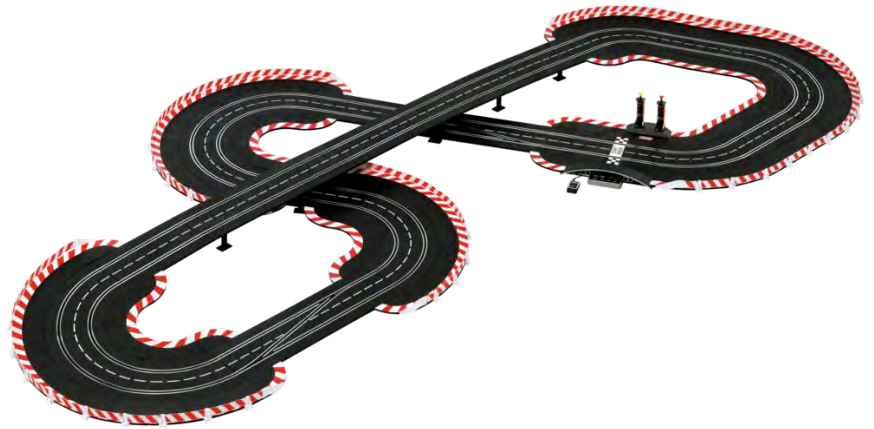

Born to Perform

GMIP