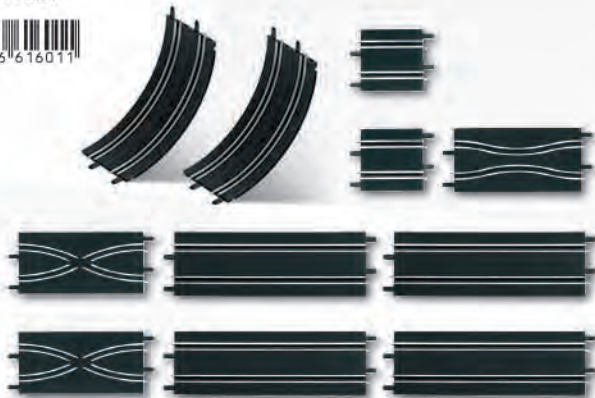

Extension set 1

2 x curves 1/90°, 2 x lane change sections,
2 x straights 342 mm/13.46 in.

20061601

4 007486 616011

Ausbauset 2

4 x Geraden 342 mm, 2 x Geraden 114 mm, 2 x Fly Over inkl. Stützen,
1 x Engstelle, 2 x Spurwechsel

Extension set 2

4 x straights 342 mm/13.46 in., 2 x straights 114 mm/4.48 in., 2 x fly over incl.
supports, 1 x narrow section, 2 x lane change sections

20061614

4 007486 616141