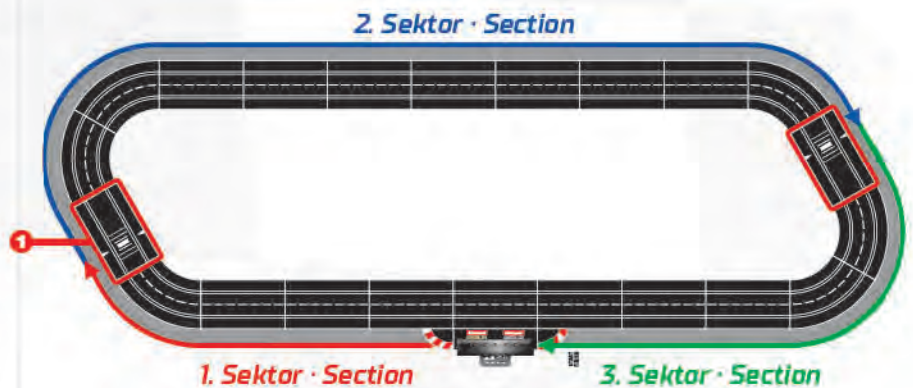

„FOLGE UNS UND TEILE RENNERGEBNISSE MIT DEINEN FREUNDEN!“
“FOLLOW US AND SHARE RACE RESULTS WITH YOUR FRIENDS!”