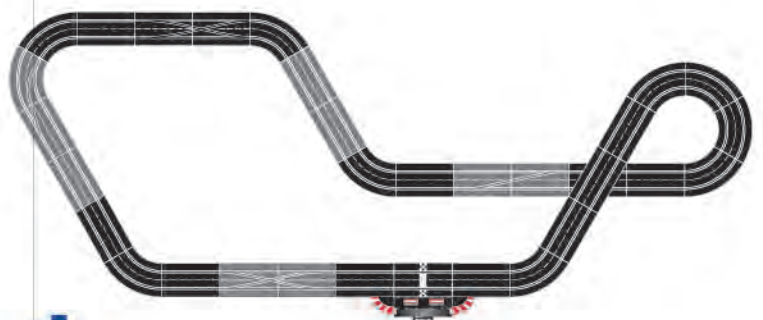

↔ 185 x 442 cm · 6.07 x 14.50 ft.

□ 10,7 m · 35.10 ft.