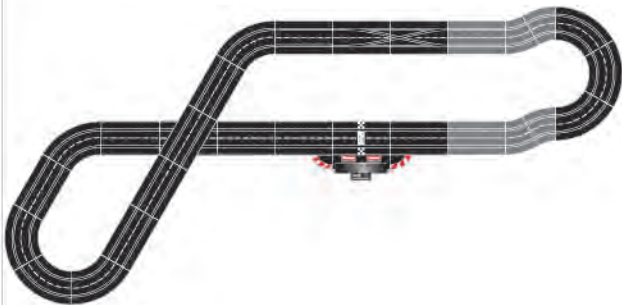

**Extension Set**

4 standard straights, 1 lane change sections (left), 1 double lane change section, 1 lane change curve (right, outside to inside), track section bolts

□ 3,4 m · 11.15 ft.

↔ 368 x 170 cm · 12.07 x 5.58 ft.