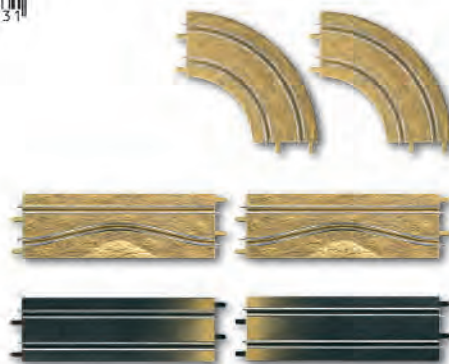

Extension Set Single lane curves / single lane straights

8 x single lane curves, 4 x single lane straights 342 mm/13.46 in.

20061643

4 007486 616431