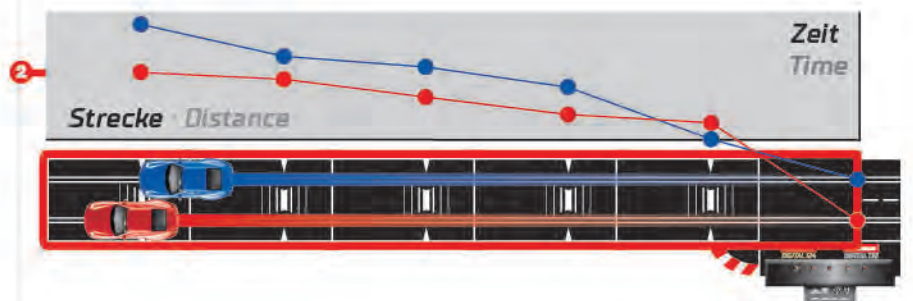

„FOLGE UNS UND TEILE RENNERGEBNISSE MIT DEINEN FREUNDEN!“
“FOLLOW US AND SHARE RACE RESULTS WITH YOUR FRIENDS!”